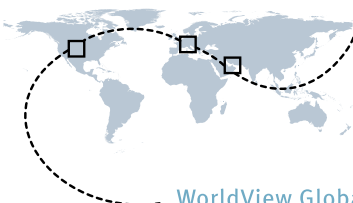

Satellite Tasking

QuickBird

WorldView-1

WorldView-2

WorldView Global Alliance™ delivers geospatial content the way you want it, when you want it.

We provide clearer, more accurate visual perspectives for spatial applications and decisions.

The DigitalGlobe constellation of high-resolution satellites offers unsurpassed accuracy, agility and collection capacity, imaging more of the world in the finest level of detail. It is currently able to collect over 500 million km² of quality imagery per year, offering tremendous tasking capacity as well as building an ImageLibrary already larger than any other. Recently launched in October 2009, WorldView-2 doubles our collection capacity and allows us to deliver your area of interest faster than ever before.